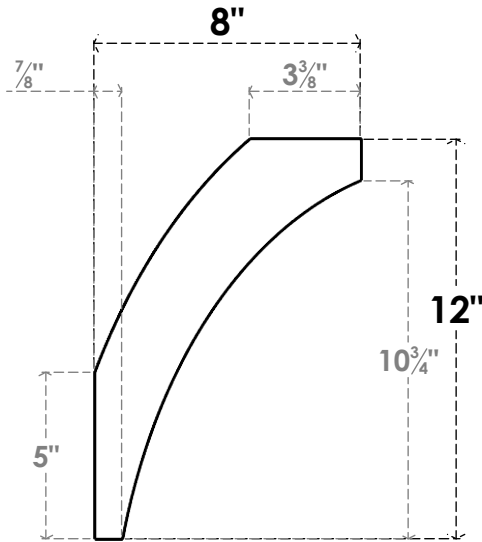

ITEM NUMBER: BRCPC060X08000X1200THR

6"W X 8"D X 12"H THORTON ARCHITECTURAL GRADE PVC CLOSED KNEE BRACE

SIDE PROFILE

FRONT PROFILE

ISOMETRIC

EKENA MILLWORK
2300 WEST MAIN ST.
CLARKSVILLE, TX 75426
TOLL FREE: 866-607-0453
WWW.EKENAMILLWORK.COM

NOTES

1. INSTALLATION TO BE COMPLETED IN ACCORDANCE WITH MANUFACTURER'S SPECIFICATIONS.
2. DRAWING MAY NOT BE TO SCALE
3. THIS DRAWING IS INTENDED FOR DESIGN AND PLANNING PURPOSES ONLY.
4. ALL INFORMATION CONTAINED HEREIN WAS CURRENT AT THE TIME OF DEVELOPMENT BUT MUST BE REVIEWED AND APPROVED BY THE PRODUCT MANUFACTURER TO BE CONSIDERED ACCURATE.
5. ARCHITECTURAL GRADE PVC PRODUCTS ARE MADE FROM EXPANDED CELLULAR PVC AND COME NATURALLY WHITE BUT MAY BE PAINTED