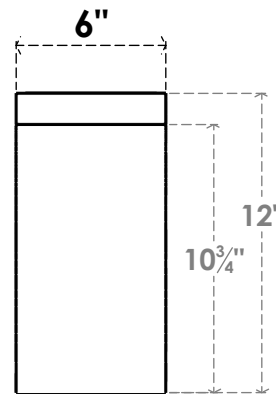

ITEM NUMBER: BRCPC060X08000X1200THR

6"W X 8"D X 12"H THORTON ARCHITECTURAL GRADE PVC CLOSED KNEE BRACE

SIDE PROFILE

FRONT PROFILE

ISOMETRIC

EKENA MILLWORK
2300 WEST MAIN ST.
CLARKSVILLE, TX 75426
TOLL FREE: 866-607-0453
WWW.EKENAMILLWORK.COM